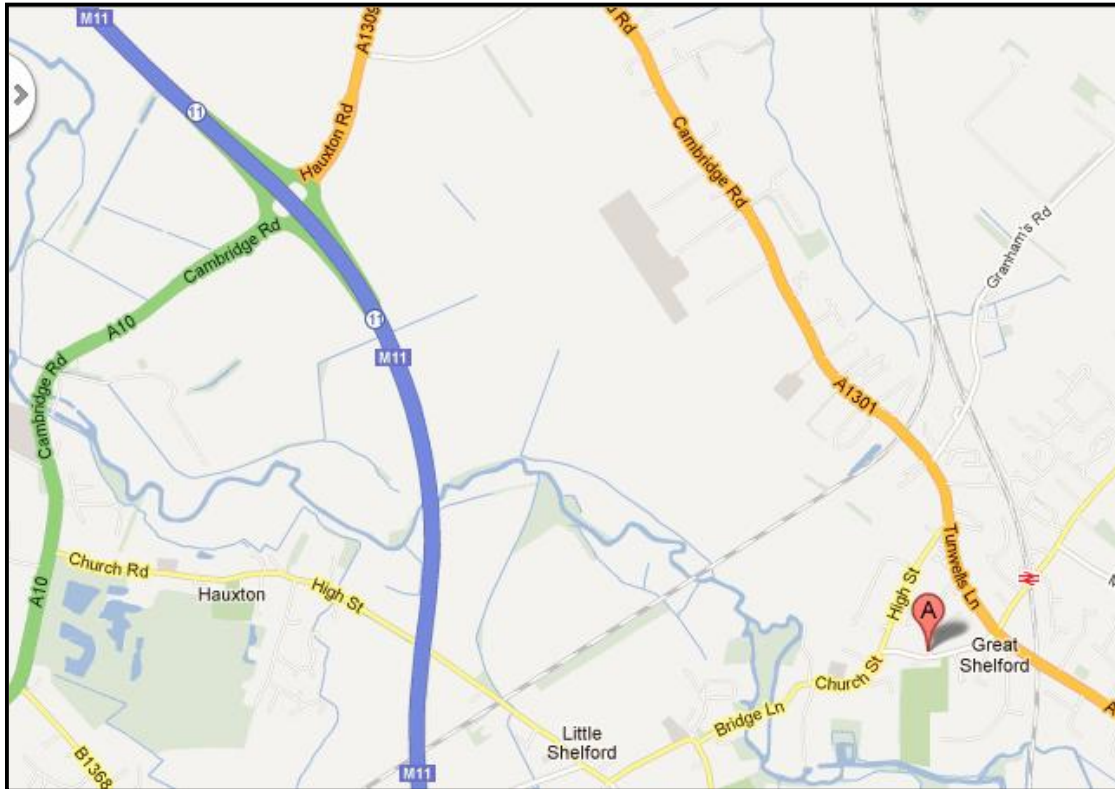

## DIRECTIONS

Our office is in **Woollards Lane in Great Shelford**, off the main high street. The office is directly above the Cambridge Cycle Company and next door to Tesco. The office is accessed by the side door and we are number **34A**, please come upstairs and into our reception. There is a free car park directly opposite our office. Our office is close to the M11 / A10 junction and 2 mins walk from Great Shelford train station.